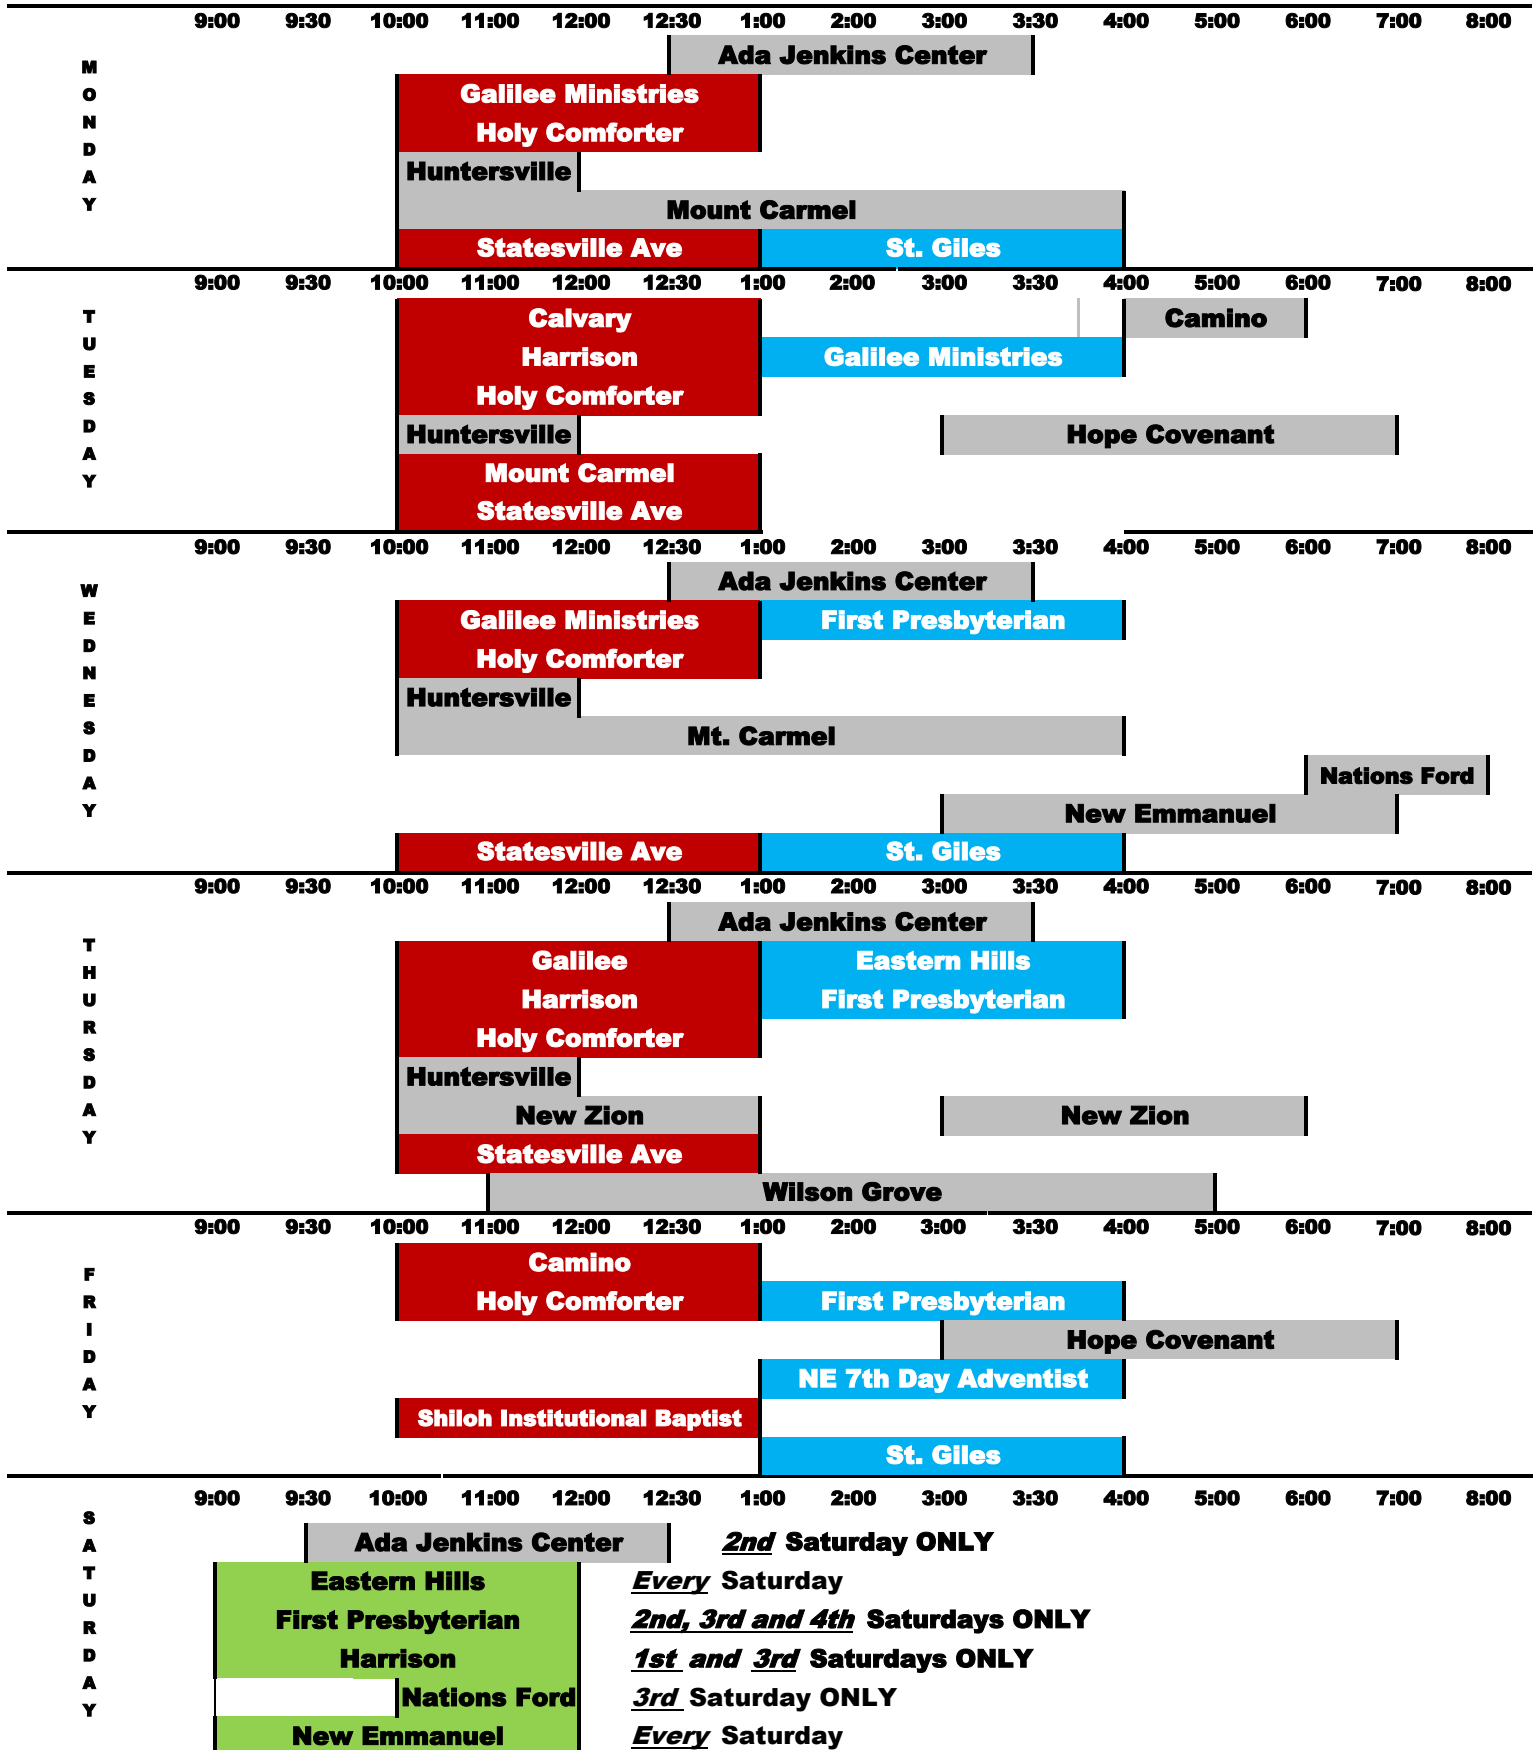

# Loaves & Fishes Pantry Schedule

**LOAVES & FISHES**  
Groceries for Neighbors in Need

10:00 - 1:00
1:00 - 4:00
Unique Hours
Saturdays

**Ada Jenkins Center (AJC) - 212 Gamble St. [Davidson](#), NC 28036**

Take exit 30 off of I-77N. Take a right at the 2nd traffic circle onto Jetton St. Take a left onto Gamble St. - one block before Jetton St. deadends at Potts St. The pantry is located in an old school building.